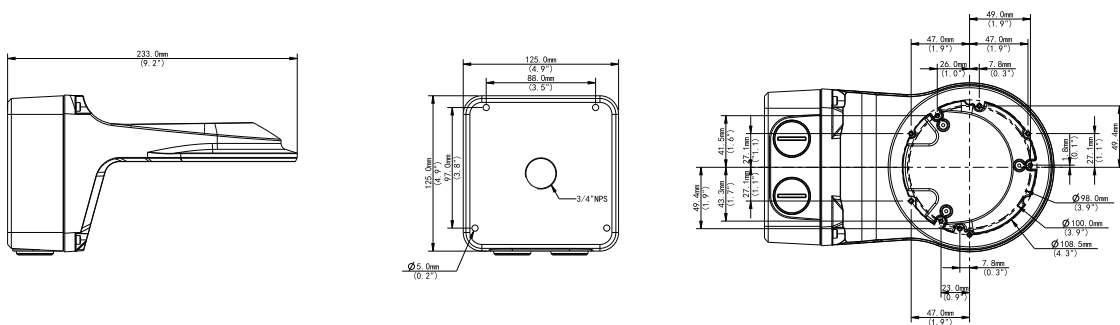

## Technical Specifications

Application	Wall installation for fixed dome (Extra back outlet)
Dimensions	Φ125mm*125mm*233mm (4.92" x 4.92" x 9.17")
Weight	0.98kg(2.16lb)
Material	Aluminum alloy

## Dimensions

R010422 | Product specifications and availability are subject to change without notice.

© i-PRO Co., Ltd. All Rights Reserved. i-PRO, Viewnetcam.com, Advidia, VideoInsight, CloUDE, and Unified Digital Evidence are registered trademarks or trademarks of i-PRO Co., Ltd. or i-PRO Americas Inc. in various jurisdictions. All other trademarks are the property of their respective owners.