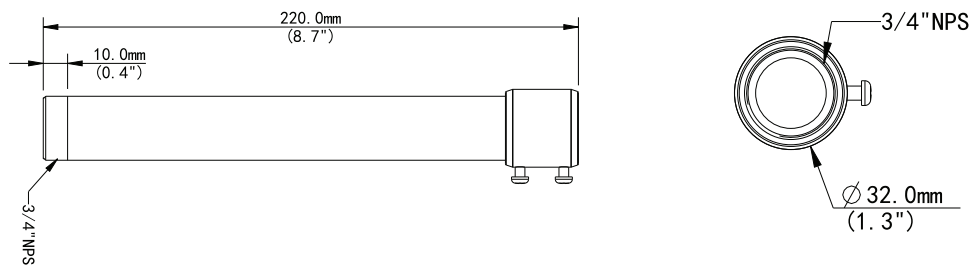

Technical Specifications

Application	Indoor or outdoor, Fixed Dome Pendant Installation
Dimensions	Φ32mm x 220mm (Φ1.26" x 8.66")
Weight	0.16kg(0.35lb)
Material	Aluminum alloy

Dimensions

R010422 | Product specifications and availability are subject to change without notice.