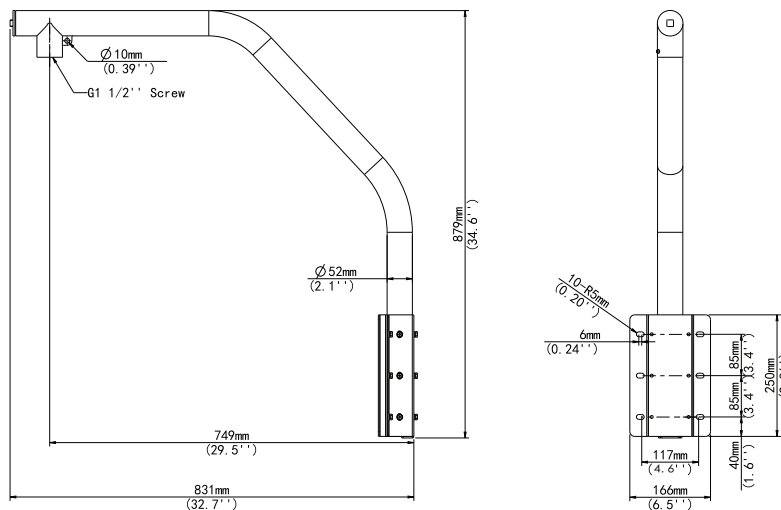

Technical Specifications

Application	Outdoor, for PTZ dome camera
Dimensions (L x H)	879mm x 831mm (34.6" x 32.7")
Weight	4.3kg (9.47lb)
Material	Aluminum alloy

Dimensions

R010422 | Product specifications and availability are subject to change without notice.