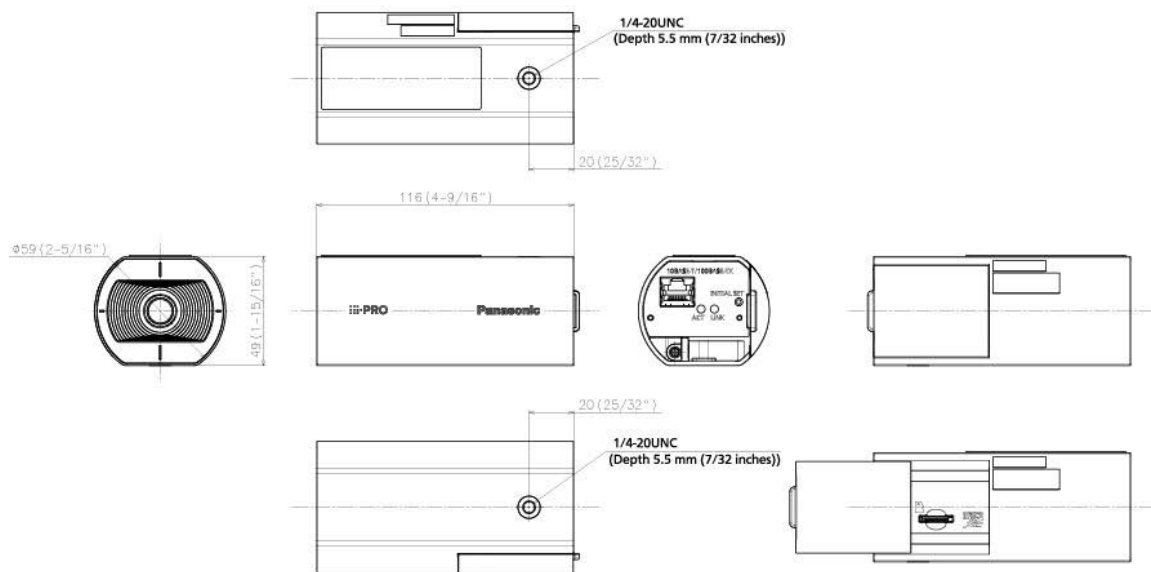

APPEARANCE

Mass : Approx. 150 g (0.33 lbs)

WV-U1130A