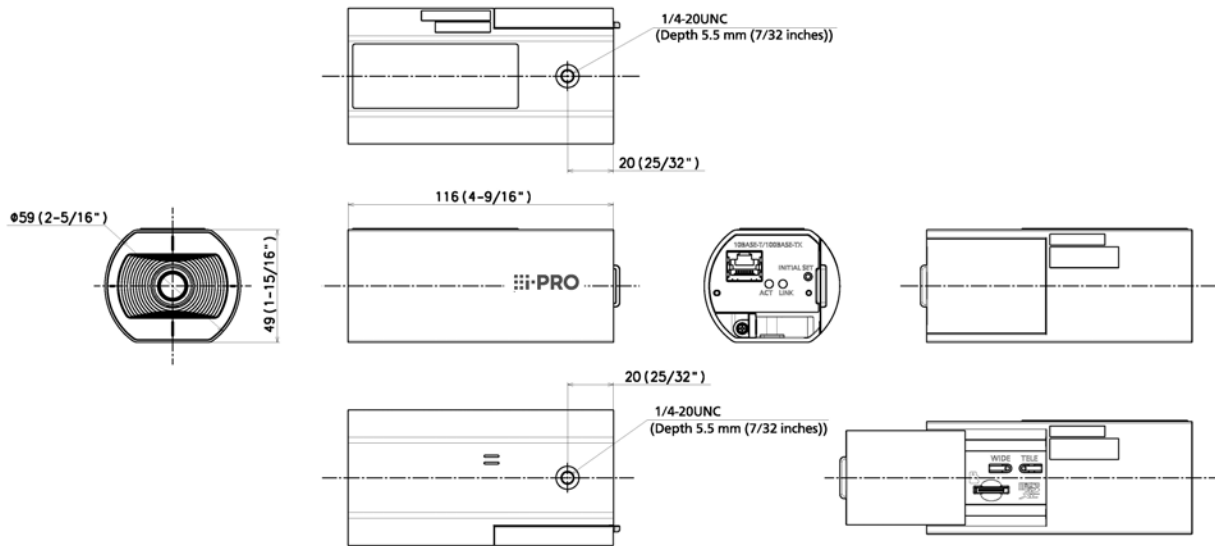

Power Source and Power Consumption	PoE (IEEE802.3af compliant): DC48 V 90 mA, Approx. 4.3 W (Class 2 device)
Ambient Operating Temperature	-10 °C to +50 °C (+14 °F to +122 °F) {Power On range: 0 °C to +50 °C (+32°F to +122 °F)}
Ambient Operating Humidity	10 to 90 % (no condensation)
Dimensions *Installing using the base bracket	59 mm (W) x 49 mm (H) x 116 mm (D) {2-5/16 inches (W) x 1-15/16 inches (H) x 4-9/16 inches (D)} (excluding side cover)
Mass (approx.)	Approx. 165 g { 0.36 lbs.}
Finish	Main body : PC / ABS resin, i-PRO white

APPEARANCE

Mass : Approx. 155 g [0.34 lbs]

Unit:mm