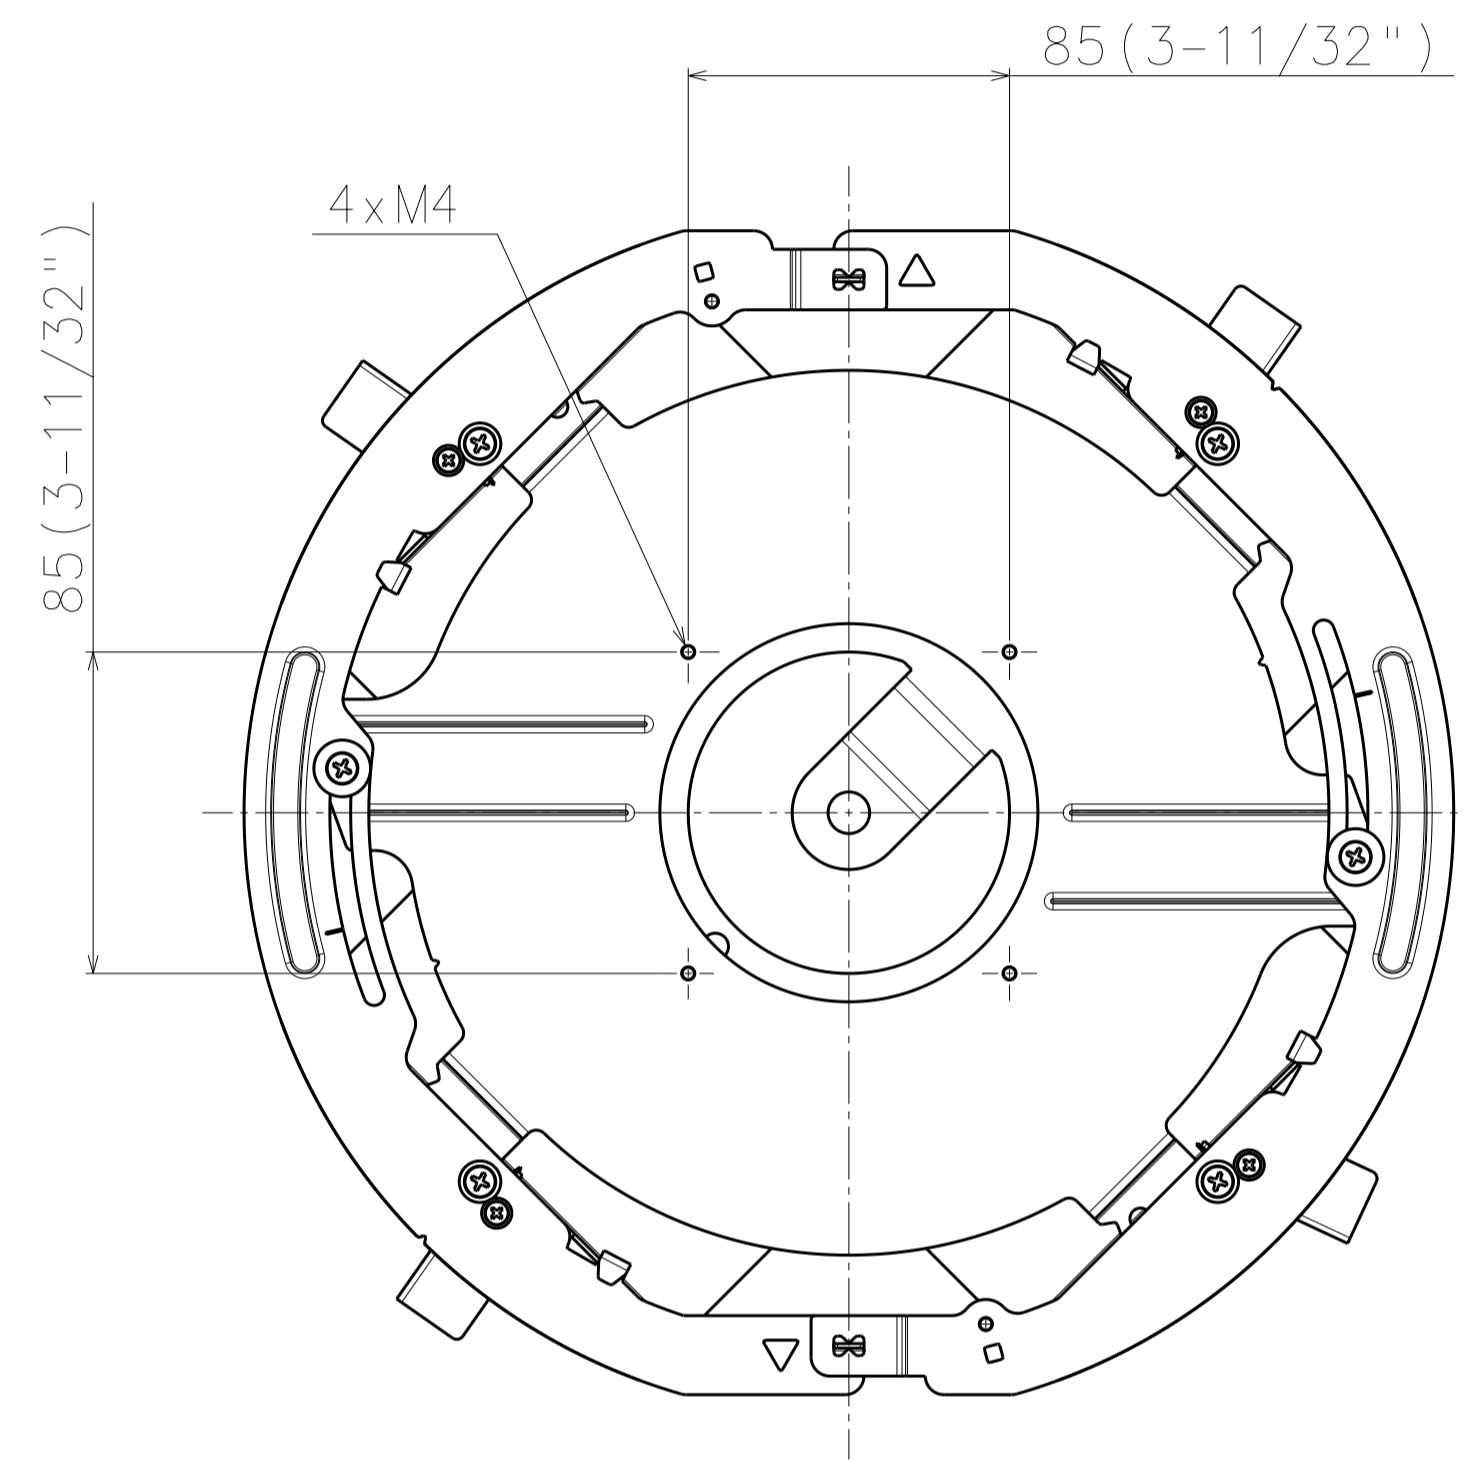

Sec A-A

Mass : Approx. 2.0 kg {4.42 lbs}

Unit : mm

カメラとの組み合わせ例
Example of combination with a camera

Removing decorative cover

Attach to WV-X86531-Z2**