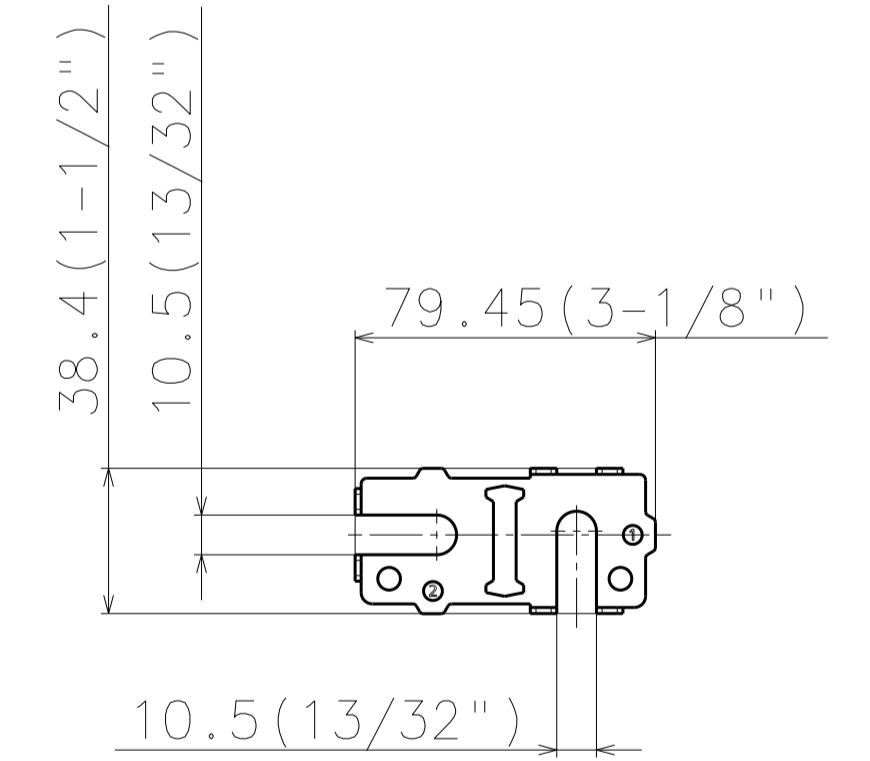

Sec A-A

Mass : Approx. 2.0 kg {4.42 lbs}

Unit : mm

カメラとの組み合わせ例
Example of combination with a camera

Removing decorative cover

Attach to WV-X86531-Z2**