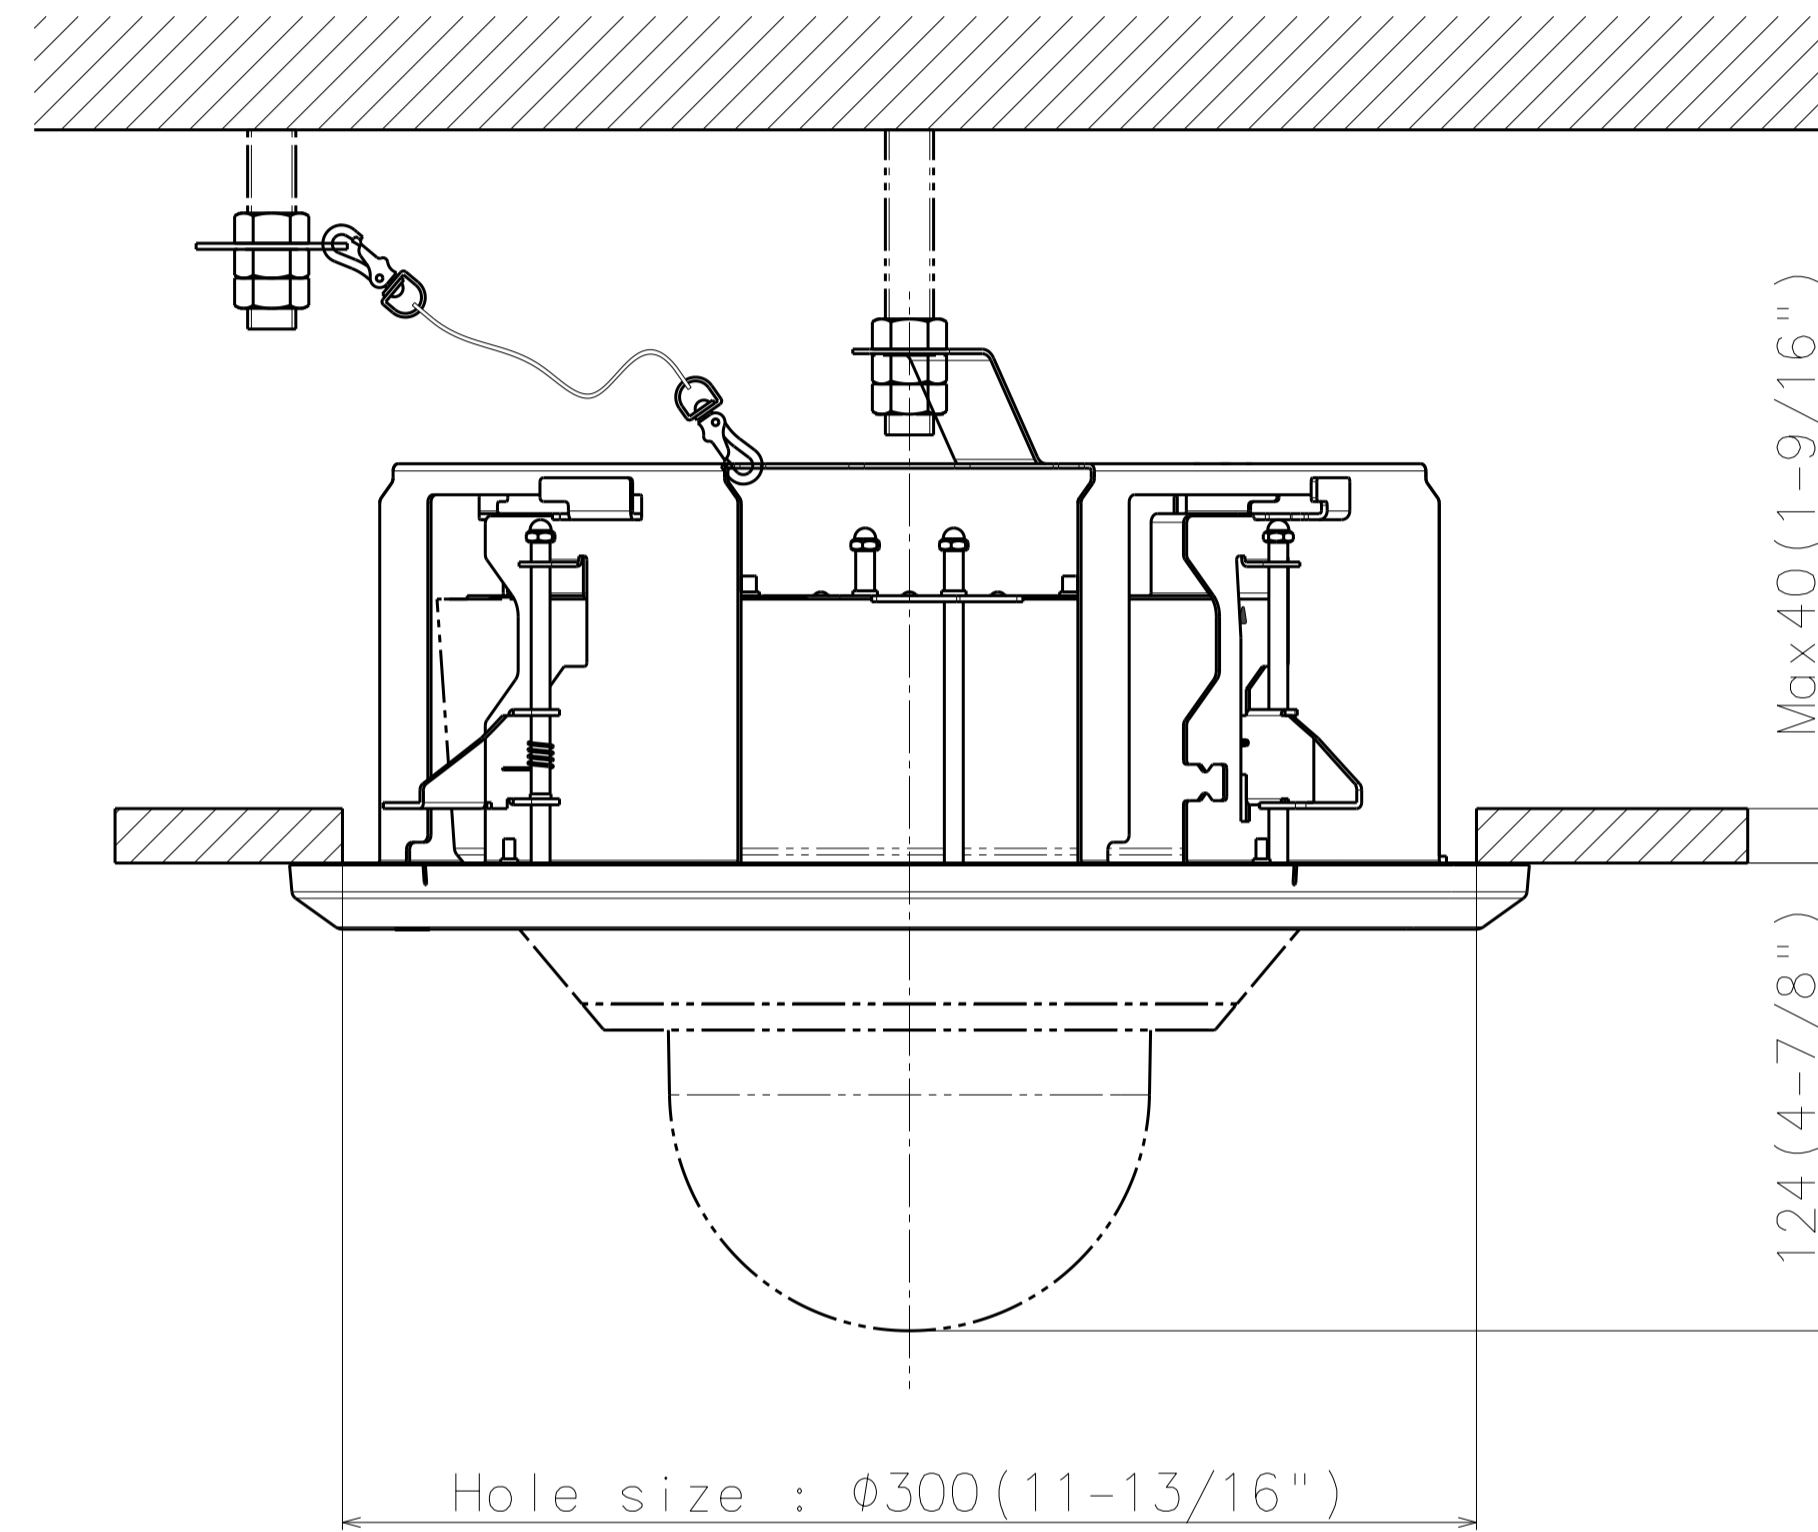

Sec A-A

Mass : Approx. 2.0 kg {4.42 lbs}

Unit : mm

カメラとの組み合わせ例
Example of combination with a camera

Removing decorative cover

Attach to WV-X86531-Z2**