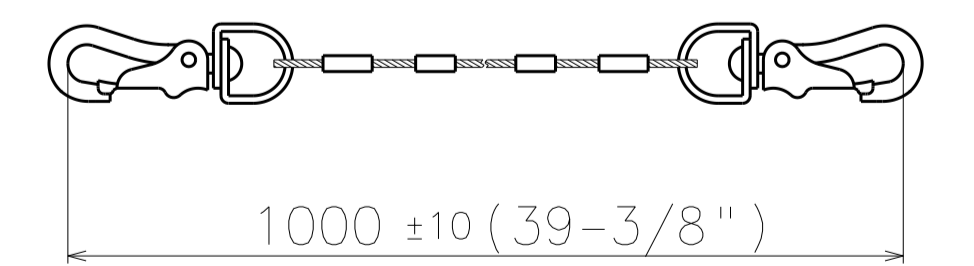

Sec A-A

Mass : Approx. 2.0 kg {4.42 lbs}

Unit : mm

カメラとの組み合わせ例
Example of combination with a camera

Removing decorative cover

Attach to WV-X86531-Z2**